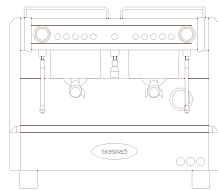

Gala Range

Gala 1 Gr

Gala 2 Gr

Gala 3 Gr

Gala 1 Gr Tall Cup

Gala 2 Gr Tall Cup

Gala 3 Gr Tall Cup

Gala 2 Gr Compact

Features

1 GROUP

Dimensions mm / weight	H 511 x W 461 x D 514 / 43 kg
Water wand / Steam wand	1 / 1
Cups capacity	23 cups Ø 65
Boiler capacity	4 l
Boiler resistance	2.100 W
Power supply	220-240 V 1N 50/60 HZ
Water supply	3/8" F

2 GROUPS

Dimensions mm / weight	H 511 x W 725 x D 514 / 57 kg
Water wand / Steam wand	1 / 2
Cups capacity	43 cups Ø 65
Boiler capacity	11 l
Boiler resistance	3.200 W
Power supply	380-415 V 3N 50/60 HZ / 220-240 V 1N 50/60 HZ
Water supply	3/8" F

3 GROUPS

Dimensions mm / weight	H 511 x W 965 x D 514 / 77 kg
Water wand / Steam wand	1 / 2
Cups capacity	60 cups Ø 65
Boiler capacity	17,5 l
Boiler resistance	4.200 W
Power supply	380-415 V 3N 50/60 HZ / 220-240 V 1N 50/60 HZ
Water supply	3/8" F