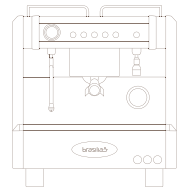

Gala Range

Gala 1 Gr

Gala 2 Gr

Gala 3 Gr

Gala 1 Gr Tall Cup

Gala 2 Gr Tall Cup

Gala 3 Gr Tall Cup

Gala 2 Gr Compact

Features

1 GROUP

Dimensions mm / weight	H 511 x W 461 x D 514 / 43 kg
Water wand / Steam wand	1 / 1
Cups capacity	23 cups Ø 65
Boiler capacity	4 l
Boiler resistance	2.100 W
Power supply	220-240 V 1N 50/60 HZ
Water supply	3/8" F

2 GROUPS

Dimensions mm / weight	H 511 x W 725 x D 514 / 57 kg
Water wand / Steam wand	1 / 2
Cups capacity	43 cups Ø 65
Boiler capacity	11 l
Boiler resistance	3.200 W
Power supply	380-415 V 3N 50/60 HZ / 220-240 V 1N 50/60 HZ
Water supply	3/8" F

3 GROUPS

Dimensions mm / weight	H 511 x W 965 x D 514 / 77 kg
Water wand / Steam wand	1 / 2
Cups capacity	60 cups Ø 65
Boiler capacity	17,5 l
Boiler resistance	4.200 W
Power supply	380-415 V 3N 50/60 HZ / 220-240 V 1N 50/60 HZ
Water supply	3/8" F