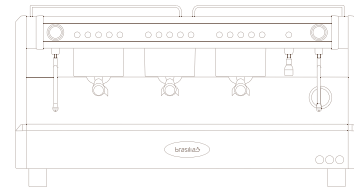

Gala Range

Gala 1 Gr

Gala 2 Gr

Gala 3 Gr

Gala 1 Gr Tall Cup

Gala 2 Gr Tall Cup

Gala 3 Gr Tall Cup

Gala 2 Gr Compact

Features

1 GROUP

Dimensions mm / weight	H 511 x W 461 x D 514 / 43 kg
Water wand / Steam wand	1 / 1
Cups capacity	23 cups Ø 65
Boiler capacity	4 l
Boiler resistance	2.100 W
Power supply	220-240 V 1N 50/60 HZ
Water supply	3/8" F

2 GROUPS

Dimensions mm / weight	H 511 x W 725 x D 514 / 57 kg
Water wand / Steam wand	1 / 2
Cups capacity	43 cups Ø 65
Boiler capacity	11 l
Boiler resistance	3.200 W
Power supply	380-415 V 3N 50/60 HZ / 220-240 V 1N 50/60 HZ
Water supply	3/8" F

3 GROUPS

Dimensions mm / weight	H 511 x W 965 x D 514 / 77 kg
Water wand / Steam wand	1 / 2
Cups capacity	60 cups Ø 65
Boiler capacity	17,5 l
Boiler resistance	4.200 W
Power supply	380-415 V 3N 50/60 HZ / 220-240 V 1N 50/60 HZ
Water supply	3/8" F