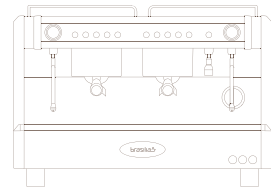

Gala Range

Gala 1 Gr

Gala 2 Gr

Gala 3 Gr

Gala 1 Gr Tall Cup

Gala 2 Gr Tall Cup

Gala 3 Gr Tall Cup

Gala 2 Gr Compact

Features

1 GROUP

Dimensions mm / weight	H 511 x W 461 x D 514 / 43 kg
Water wand / Steam wand	1 / 1
Cups capacity	23 cups Ø 65
Boiler capacity	4 l
Boiler resistance	2.100 W
Power supply	220-240 V 1N 50/60 HZ
Water supply	3/8" F

2 GROUPS

Dimensions mm / weight	H 511 x W 725 x D 514 / 57 kg
Water wand / Steam wand	1 / 2
Cups capacity	43 cups Ø 65
Boiler capacity	11 l
Boiler resistance	3.200 W
Power supply	380-415 V 3N 50/60 HZ / 220-240 V 1N 50/60 HZ
Water supply	3/8" F

3 GROUPS

Dimensions mm / weight	H 511 x W 965 x D 514 / 77 kg
Water wand / Steam wand	1 / 2
Cups capacity	60 cups Ø 65
Boiler capacity	17,5 l
Boiler resistance	4.200 W
Power supply	380-415 V 3N 50/60 HZ / 220-240 V 1N 50/60 HZ
Water supply	3/8" F