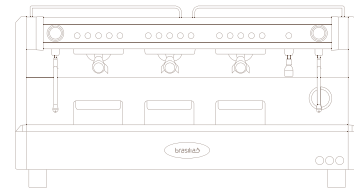

Gala Range

Gala 1 Gr

Gala 2 Gr

Gala 3 Gr

Gala 1 Gr Tall Cup

Gala 2 Gr Tall Cup

Gala 3 Gr Tall Cup

Gala 2 Gr Compact

Features

1 GROUP

Dimensions mm / weight	H 511 x W 461 x D 514 / 43 kg
Water wand / Steam wand	1 / 1
Cups capacity	23 cups Ø 65
Boiler capacity	4 l
Boiler resistance	2.100 W
Power supply	220-240 V 1N 50/60 HZ
Water supply	3/8" F

2 GROUPS

Dimensions mm / weight	H 511 x W 725 x D 514 / 57 kg
Water wand / Steam wand	1 / 2
Cups capacity	43 cups Ø 65
Boiler capacity	11 l
Boiler resistance	3.200 W
Power supply	380-415 V 3N 50/60 HZ / 220-240 V 1N 50/60 HZ
Water supply	3/8" F

3 GROUPS

Dimensions mm / weight	H 511 x W 965 x D 514 / 77 kg
Water wand / Steam wand	1 / 2
Cups capacity	60 cups Ø 65
Boiler capacity	17,5 l
Boiler resistance	4.200 W
Power supply	380-415 V 3N 50/60 HZ / 220-240 V 1N 50/60 HZ
Water supply	3/8" F