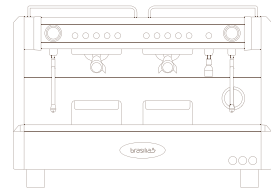

Gala Range

Gala 1 Gr

Gala 2 Gr

Gala 3 Gr

Gala 1 Gr Tall Cup

Gala 2 Gr Tall Cup

Gala 3 Gr Tall Cup

Gala 2 Gr Compact

Features

1 GROUP

Dimensions mm / weight	H 511 x W 461 x D 514 / 43 kg
Water wand / Steam wand	1 / 1
Cups capacity	23 cups Ø 65
Boiler capacity	4 l
Boiler resistance	2.100 W
Power supply	220-240 V 1N 50/60 HZ
Water supply	3/8" F

2 GROUPS

Dimensions mm / weight	H 511 x W 725 x D 514 / 57 kg
Water wand / Steam wand	1 / 2
Cups capacity	43 cups Ø 65
Boiler capacity	11 l
Boiler resistance	3.200 W
Power supply	380-415 V 3N 50/60 HZ / 220-240 V 1N 50/60 HZ
Water supply	3/8" F

3 GROUPS

Dimensions mm / weight	H 511 x W 965 x D 514 / 77 kg
Water wand / Steam wand	1 / 2
Cups capacity	60 cups Ø 65
Boiler capacity	17,5 l
Boiler resistance	4.200 W
Power supply	380-415 V 3N 50/60 HZ / 220-240 V 1N 50/60 HZ
Water supply	3/8" F